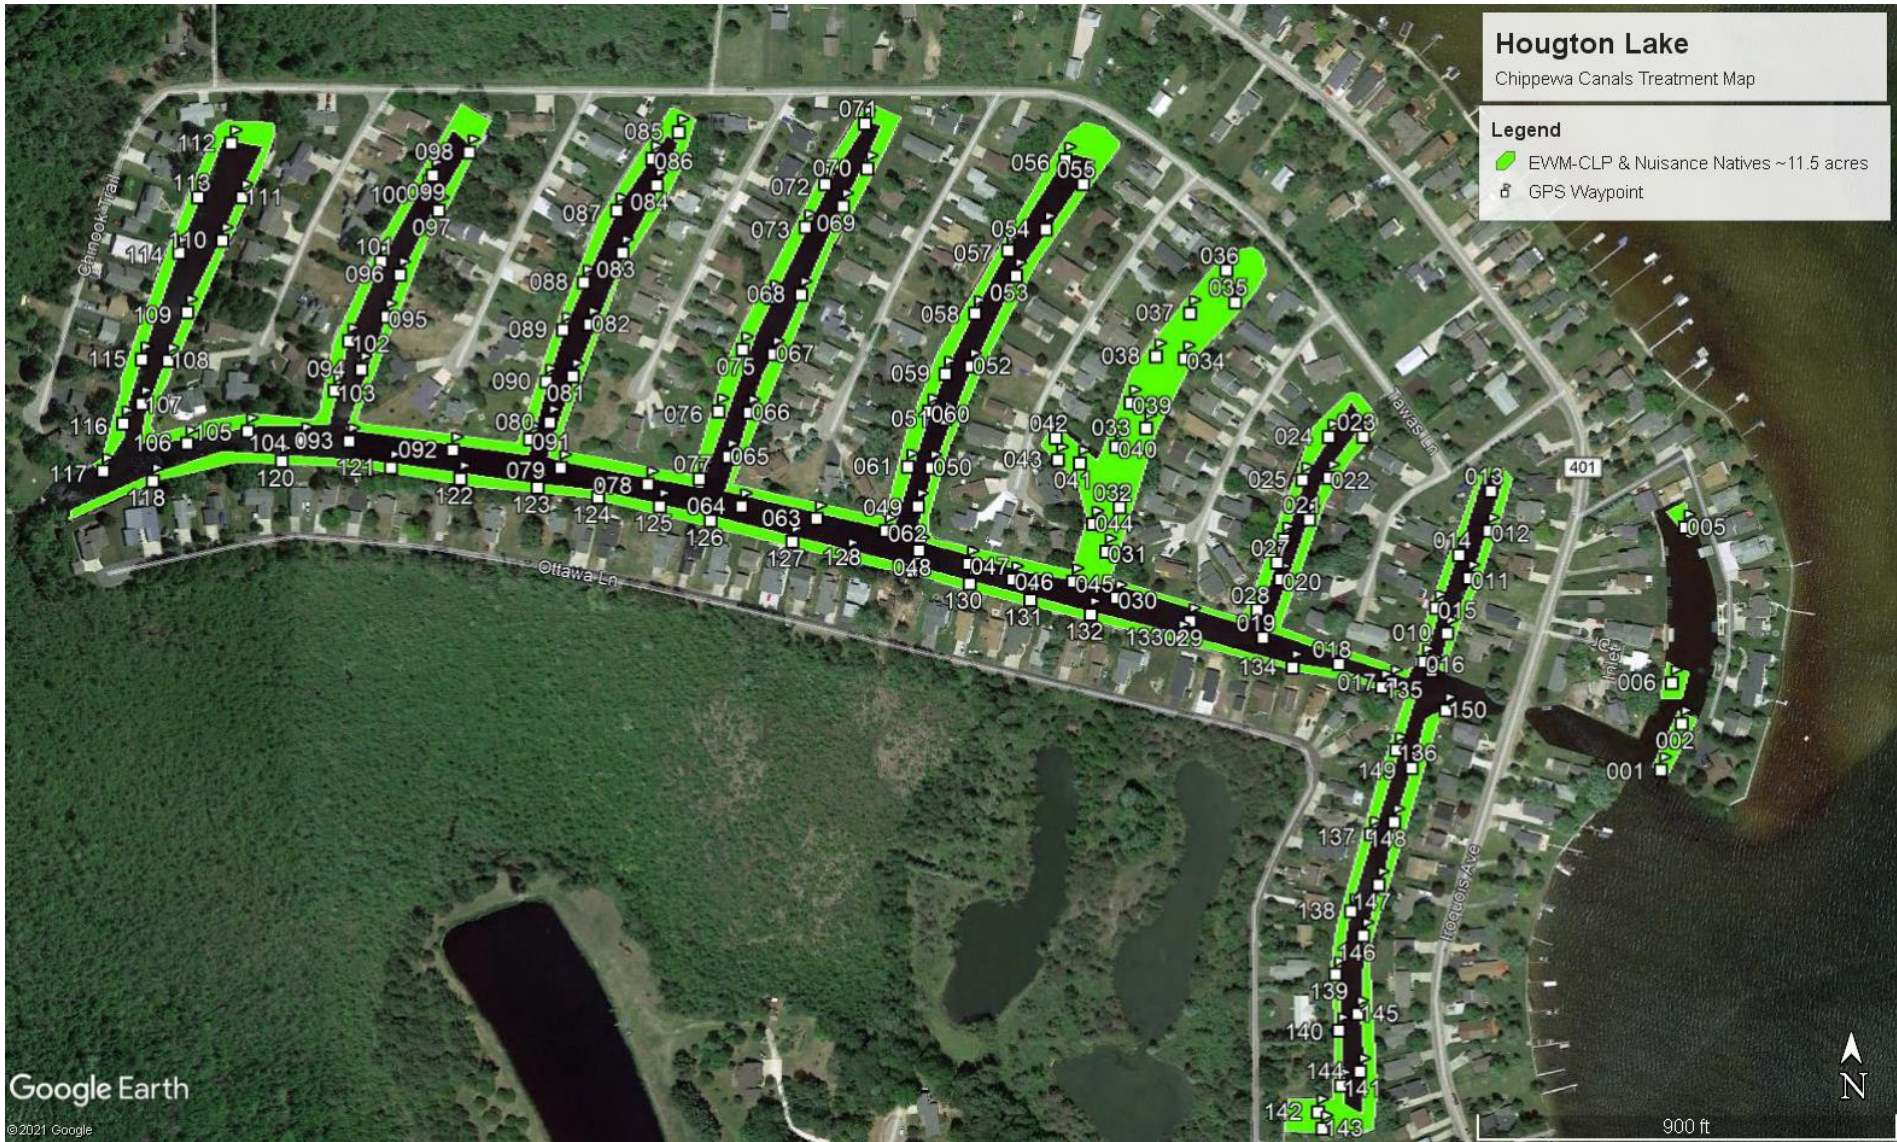

# Houghton Lake

Beebe Canal Treatment Map

**Legend**

-  EWM & Nuisance Natives ~2.55 acres
-  GPS Waypoint

Google Earth  
© 2021 Google

600 ft

## Legend

-  EWM & Nuisance Native Area ~1.75 acres
-  GPS Waypoint

## Legend

-  Eurasian Watermilfoil Area ~0.7 acres
-  GPS Waypoint

# Houghton Lake

Cut River Treatment Map

**Legend**

-  Starry Stonewort Area ~0.15 acres
-  EWM Area ~0.55 acres
-  GPS Waypoint