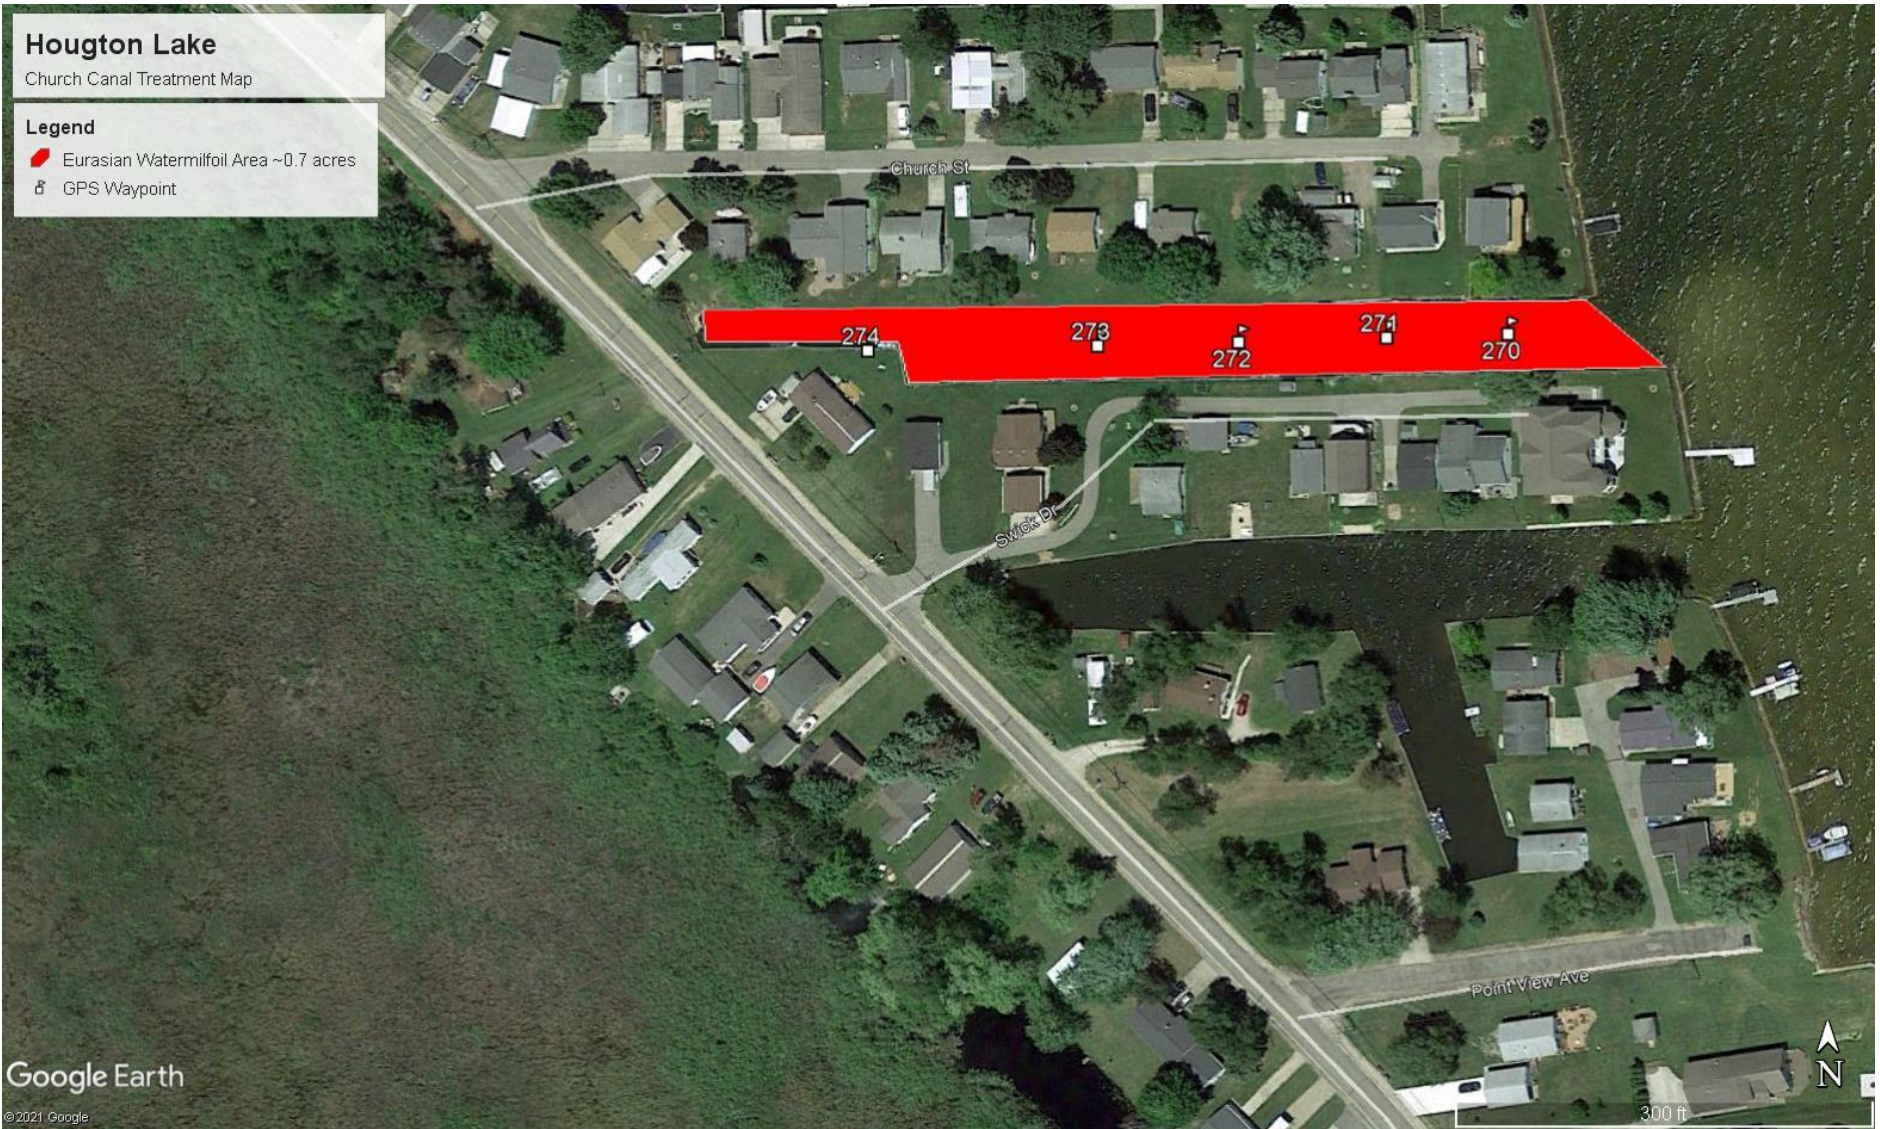

# Houghton Lake

Beebe Canal Treatment Map

**Legend**

-  EWM & Nuisance Natives ~2.55 acres
-  GPS Waypoint

Google Earth  
© 2021 Google

600 ft

## Legend

-  EWM & Nuisance Native Area ~1.75 acres
-  GPS Waypoint

## Legend

-  Eurasian Watermilfoil Area ~0.7 acres
-  GPS Waypoint

# Houghton Lake

Cut River Treatment Map

**Legend**

-  Starry Stonewort Area ~0.15 acres
-  EWM Area ~0.55 acres
-  GPS Waypoint