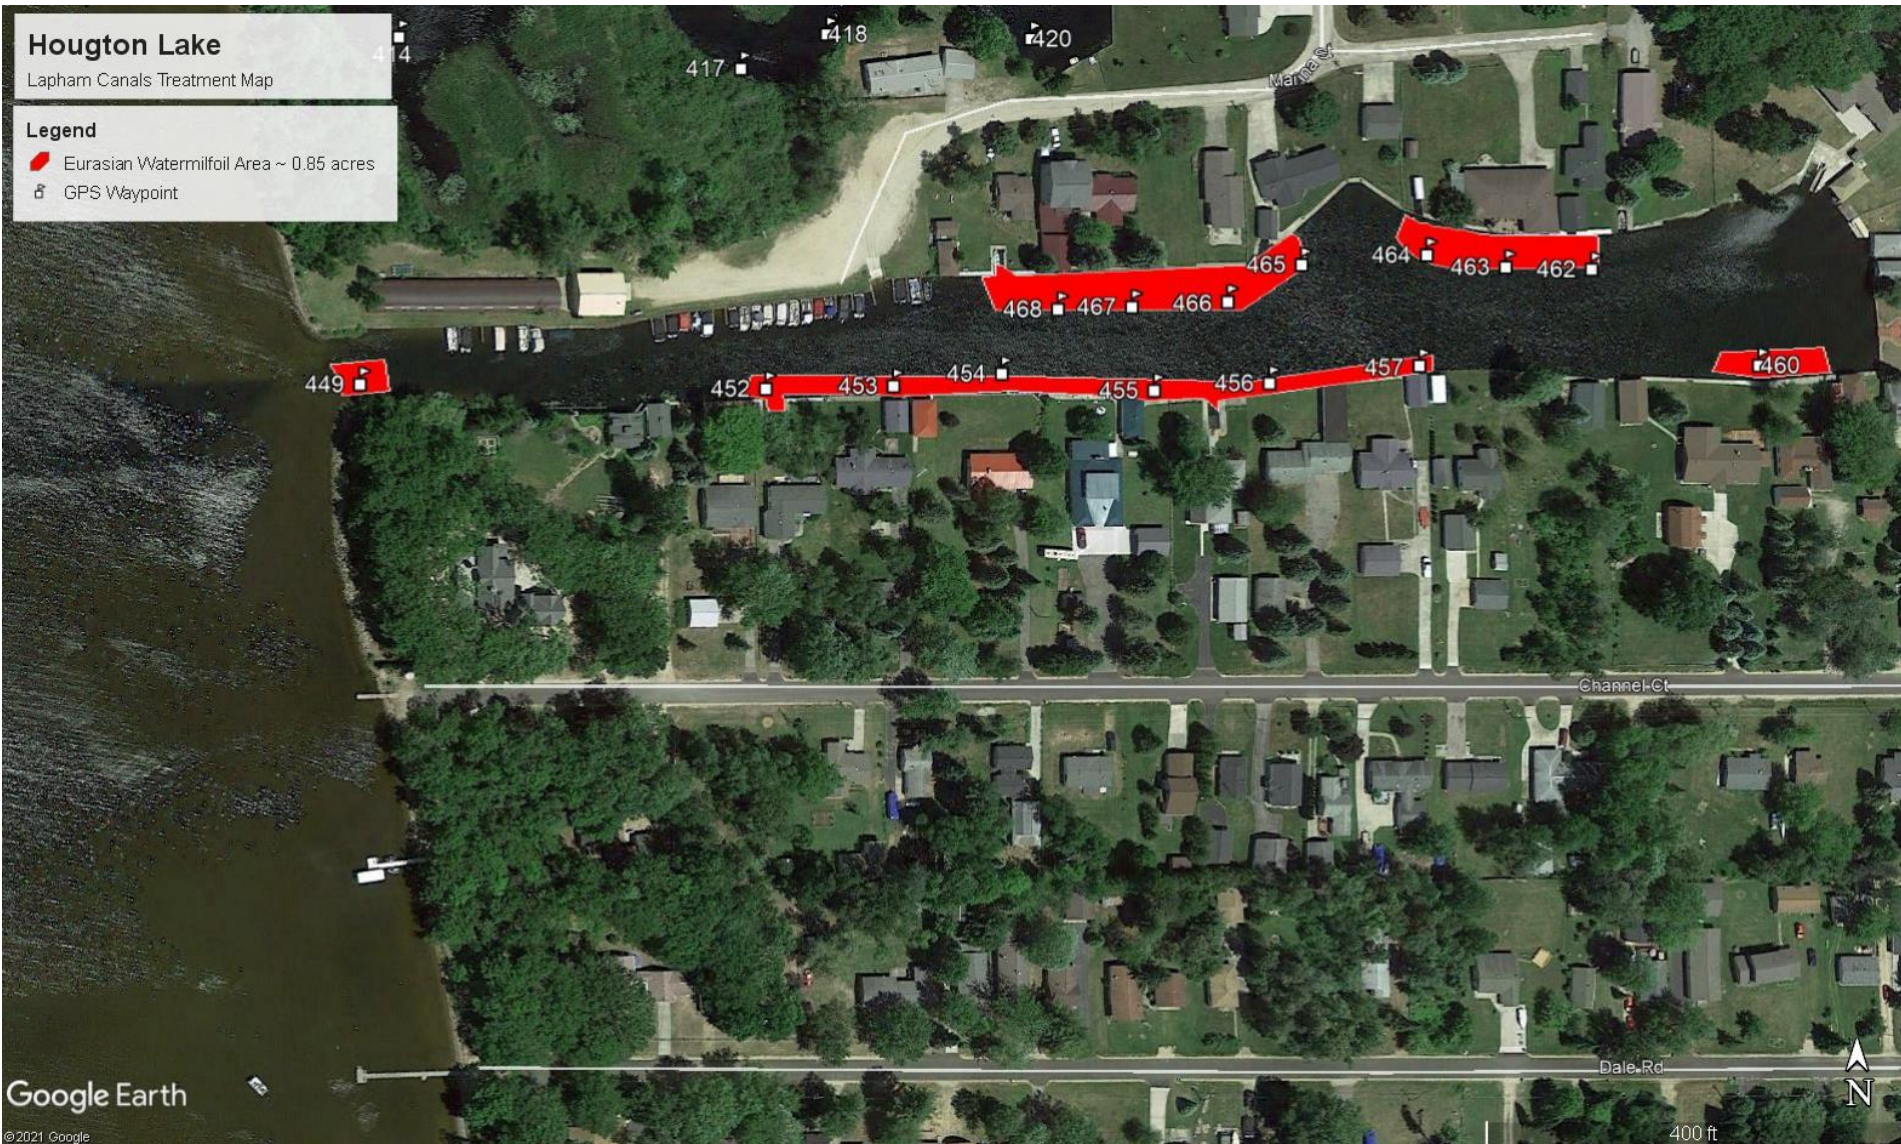

# Houghton Lake

Cut River Treatment Map

**Legend**

-  Starry Stonewort Area ~0.15 acres
-  EWM Area ~0.55 acres
-  GPS Waypoint

## Legend

-  Eurasian Watermilfoil Area ~0.2 Acres
-  GPS Waypoint

Google Earth

© 2021 Google

**Houghton Lake**  
Lapham Canals Treatment Map

**Legend**  
Eurasian Watermilfoil Area ~ 0.85 acres  
GPS Waypoint

# Houghton Lake

Long Point Canals Treatment Map

- Legend**
-  Eurasian Watermilfoil Area ~ 3.25 acres
  -  GPS Waypoint

**Houghton Lake**  
McKinley Park Canals Treatment Map

**Legend**

- GPS Waypoint
- Eurasian Watermilfoil Area ~3.35 acres

**Houghton Lake**  
McKindly Park Canals Treatment Map

**Legend**  
Dense Watermeal Area ~ 0.65 acres

Google Earth  
© 2021 Google

1000 ft  
N