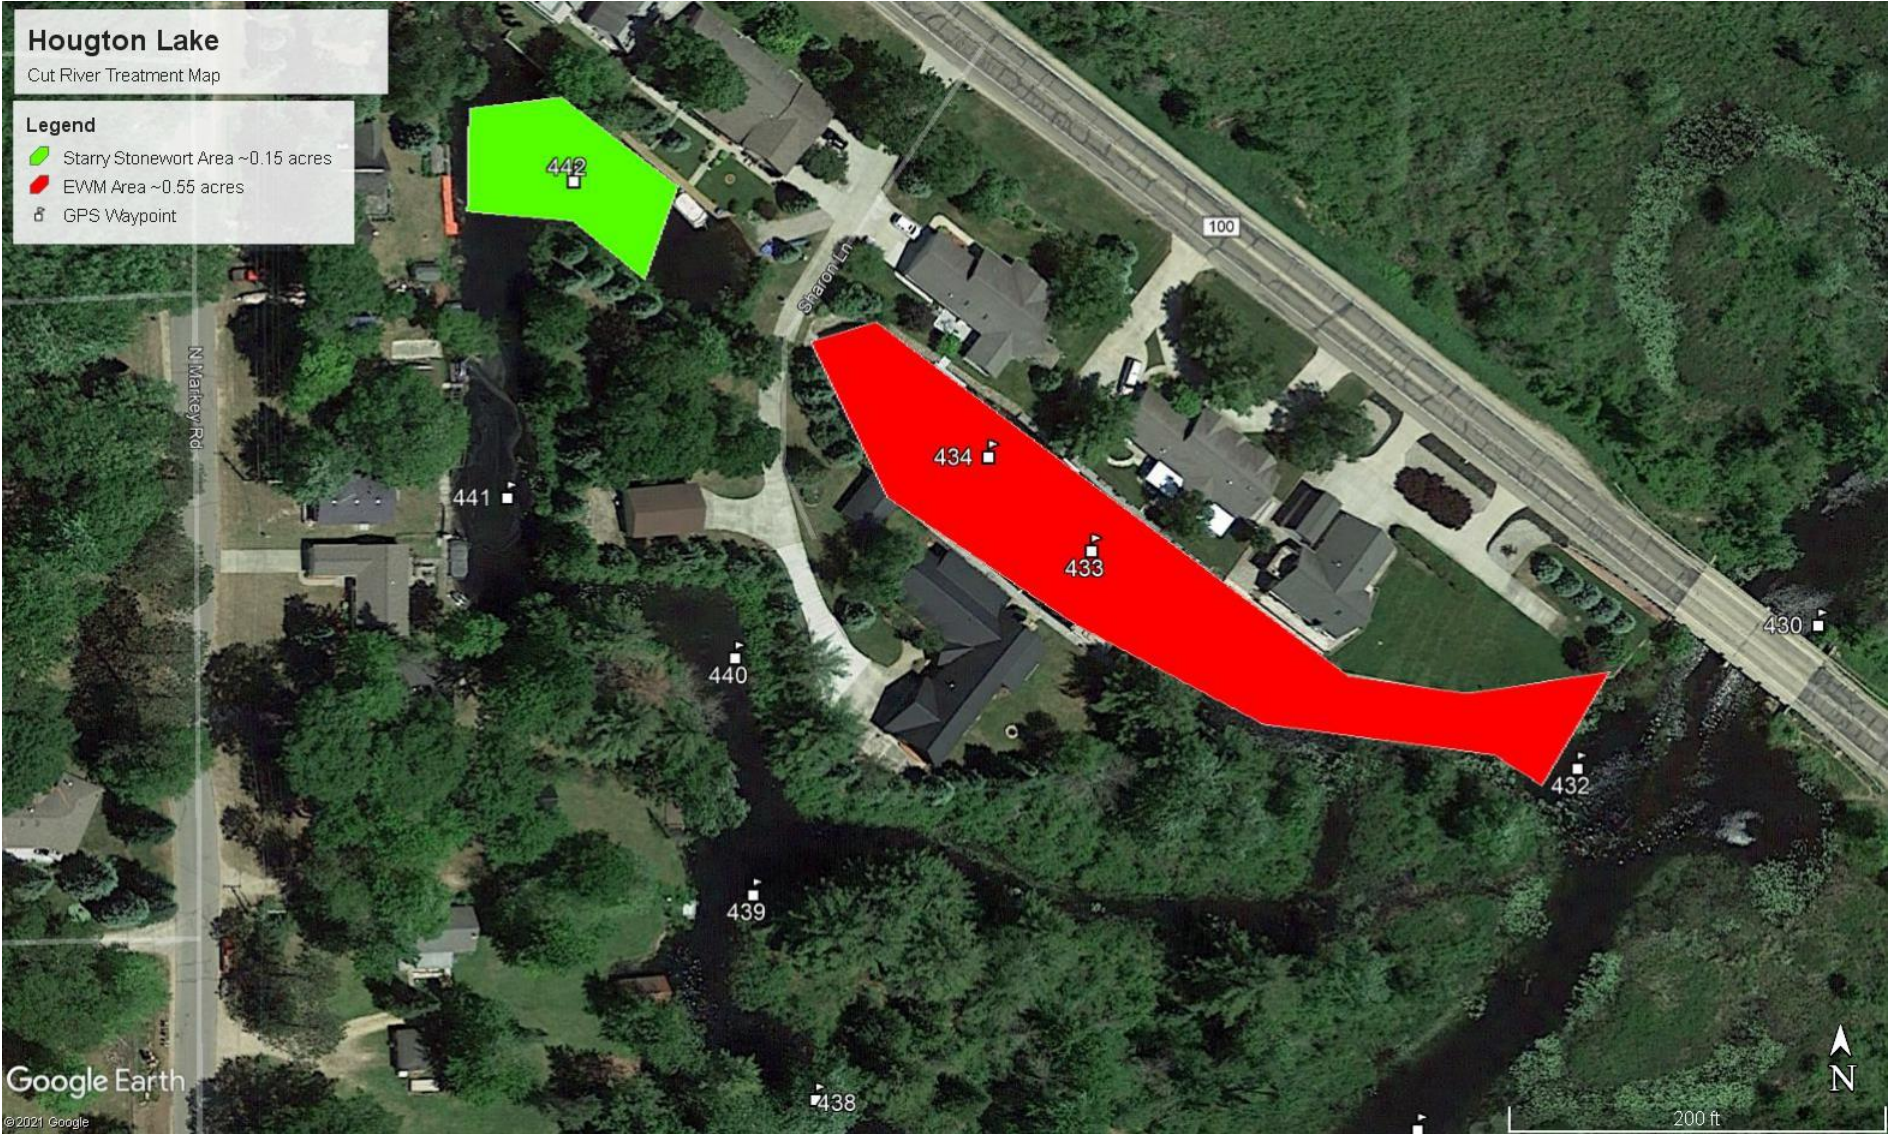

## Legend

-  Eurasian Watermilfoil Area ~0.7 acres
-  GPS Waypoint

# Houghton Lake

Cut River Treatment Map

**Legend**

-  Starry Stonewort Area ~0.15 acres
-  EWM Area ~0.55 acres
-  GPS Waypoint

## Legend

-  Eurasian Watermilfoil Area ~0.2 Acres
-  GPS Waypoint

Google Earth

© 2021 Google

**Houghton Lake**  
Lapham Canals Treatment Map

**Legend**  
Eurasian Watermilfoil Area ~ 0.85 acres  
GPS Waypoint

# Houghton Lake

Long Point Canals Treatment Map

- Legend**
-  Eurasian Watermilfoil Area ~ 3.25 acres
  -  GPS Waypoint

**Houghton Lake**  
McKinley Park Canals Treatment Map

**Legend**

- GPS Waypoint
- Eurasian Watermilfoil Area ~3.35 acres