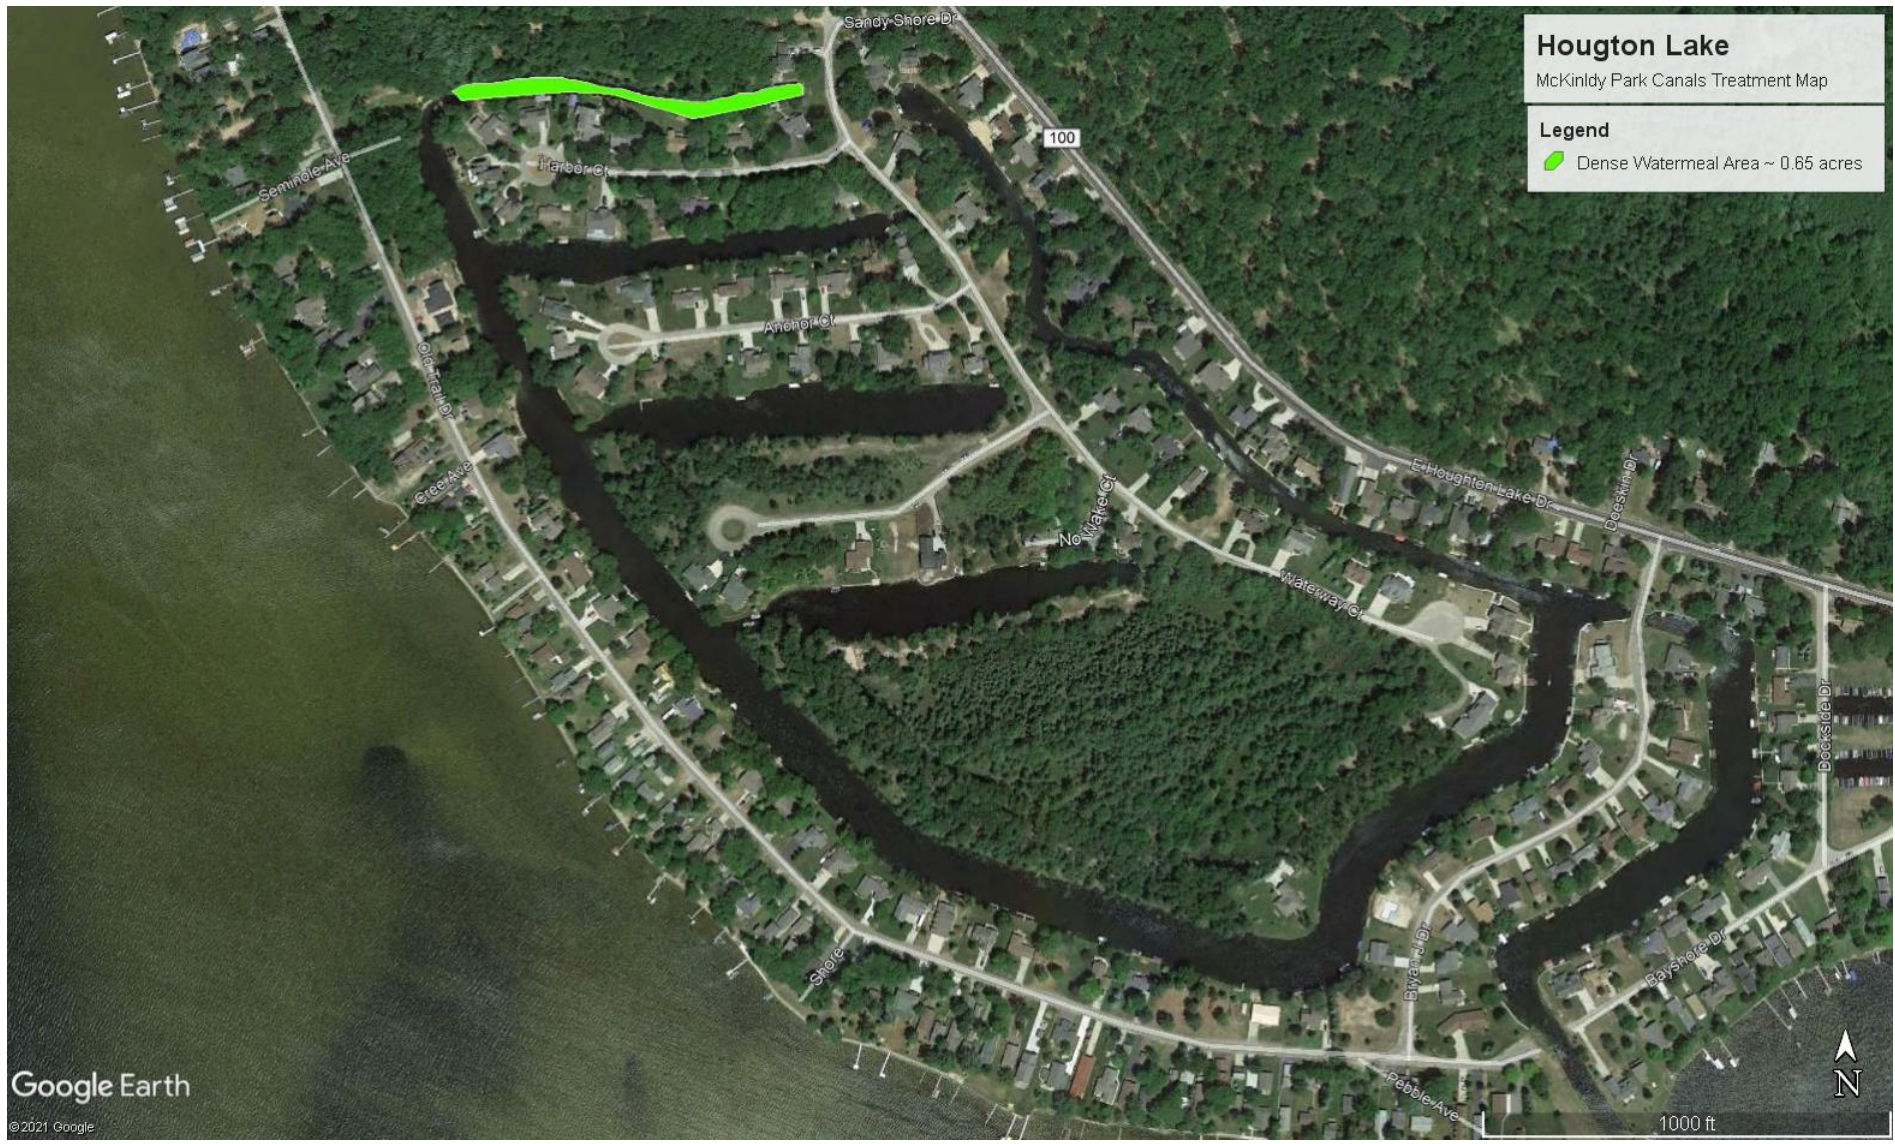

## Legend

-  Eurasian Watermilfoil Area ~0.2 Acres
-  GPS Waypoint

Google Earth

© 2021 Google

**Houghton Lake**  
Lapham Canals Treatment Map

**Legend**  
Eurasian Watermilfoil Area ~ 0.85 acres  
GPS Waypoint

# Houghton Lake

Long Point Canals Treatment Map

- Legend**
-  Eurasian Watermilfoil Area ~ 3.25 acres
  -  GPS Waypoint

**Houghton Lake**  
McKinley Park Canals Treatment Map

**Legend**

- GPS Waypoint
- Eurasian Watermilfoil Area ~3.35 acres

**Houghton Lake**  
McKindly Park Canals Treatment Map

**Legend**  
Dense Watermeal Area ~ 0.65 acres

Google Earth  
© 2021 Google

1000 ft  
N

# Houghton Lake

Muskegon River Treatment Map

- Legend**
- GPS Waypoint
  - Eurasian Watermilfoil Area ~ 0.6 acres

**Houghton Lake**  
Porath Canal Treatment Map

- Legend**
-  EWM & Nuisance Native Area ~2.0 acres
  -  GPS Waypoint