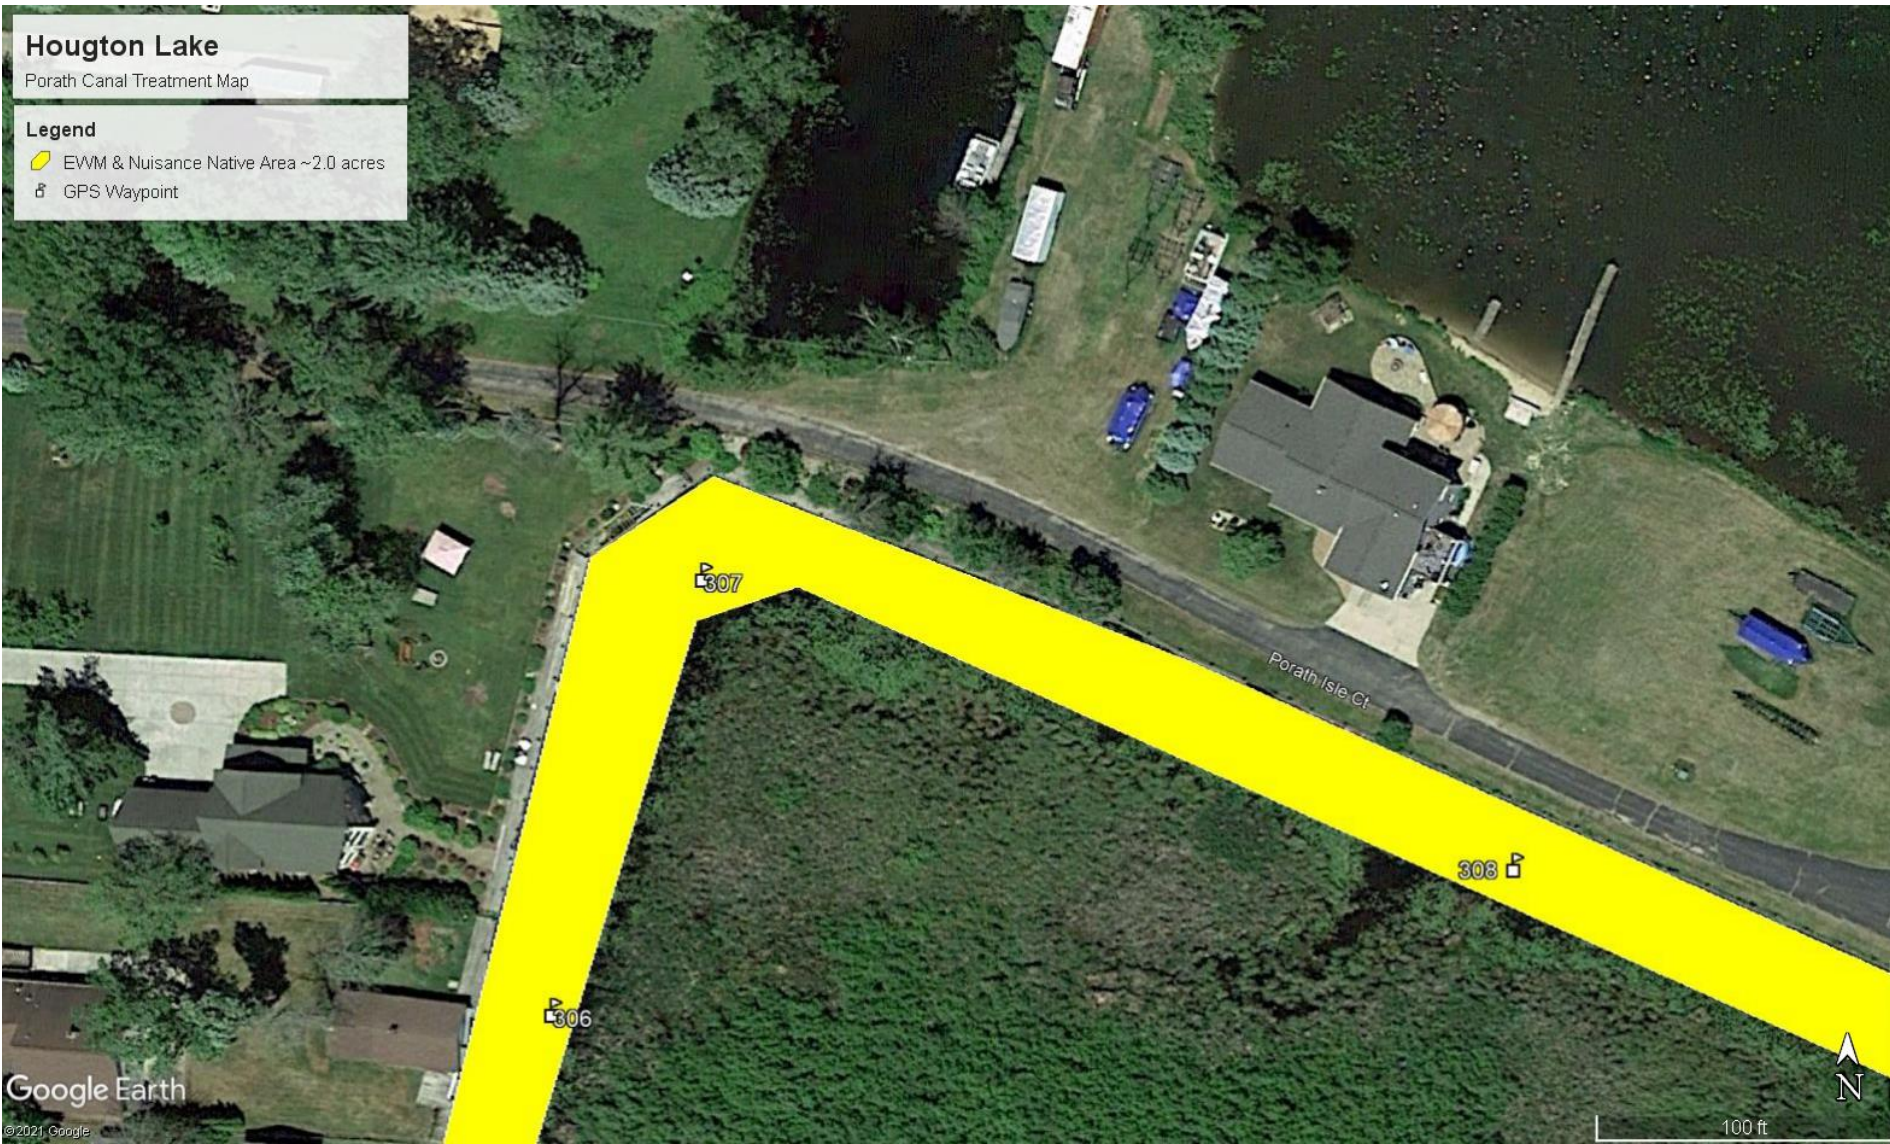

# Houghton Lake

Muskegon River Treatment Map

- Legend**
- GPS Waypoint
  - Eurasian Watermilfoil Area ~ 0.6 acres

**Houghton Lake**  
Porath Canal Treatment Map

- Legend**
-  EWM & Nuisance Native Area ~2.0 acres
  -  GPS Waypoint

Google Earth  
© 2021 Google

100 ft  
N

## Legend

-  Eurasian Watermilfoil Area ~1.4 Acres
-  GPS Waypoint