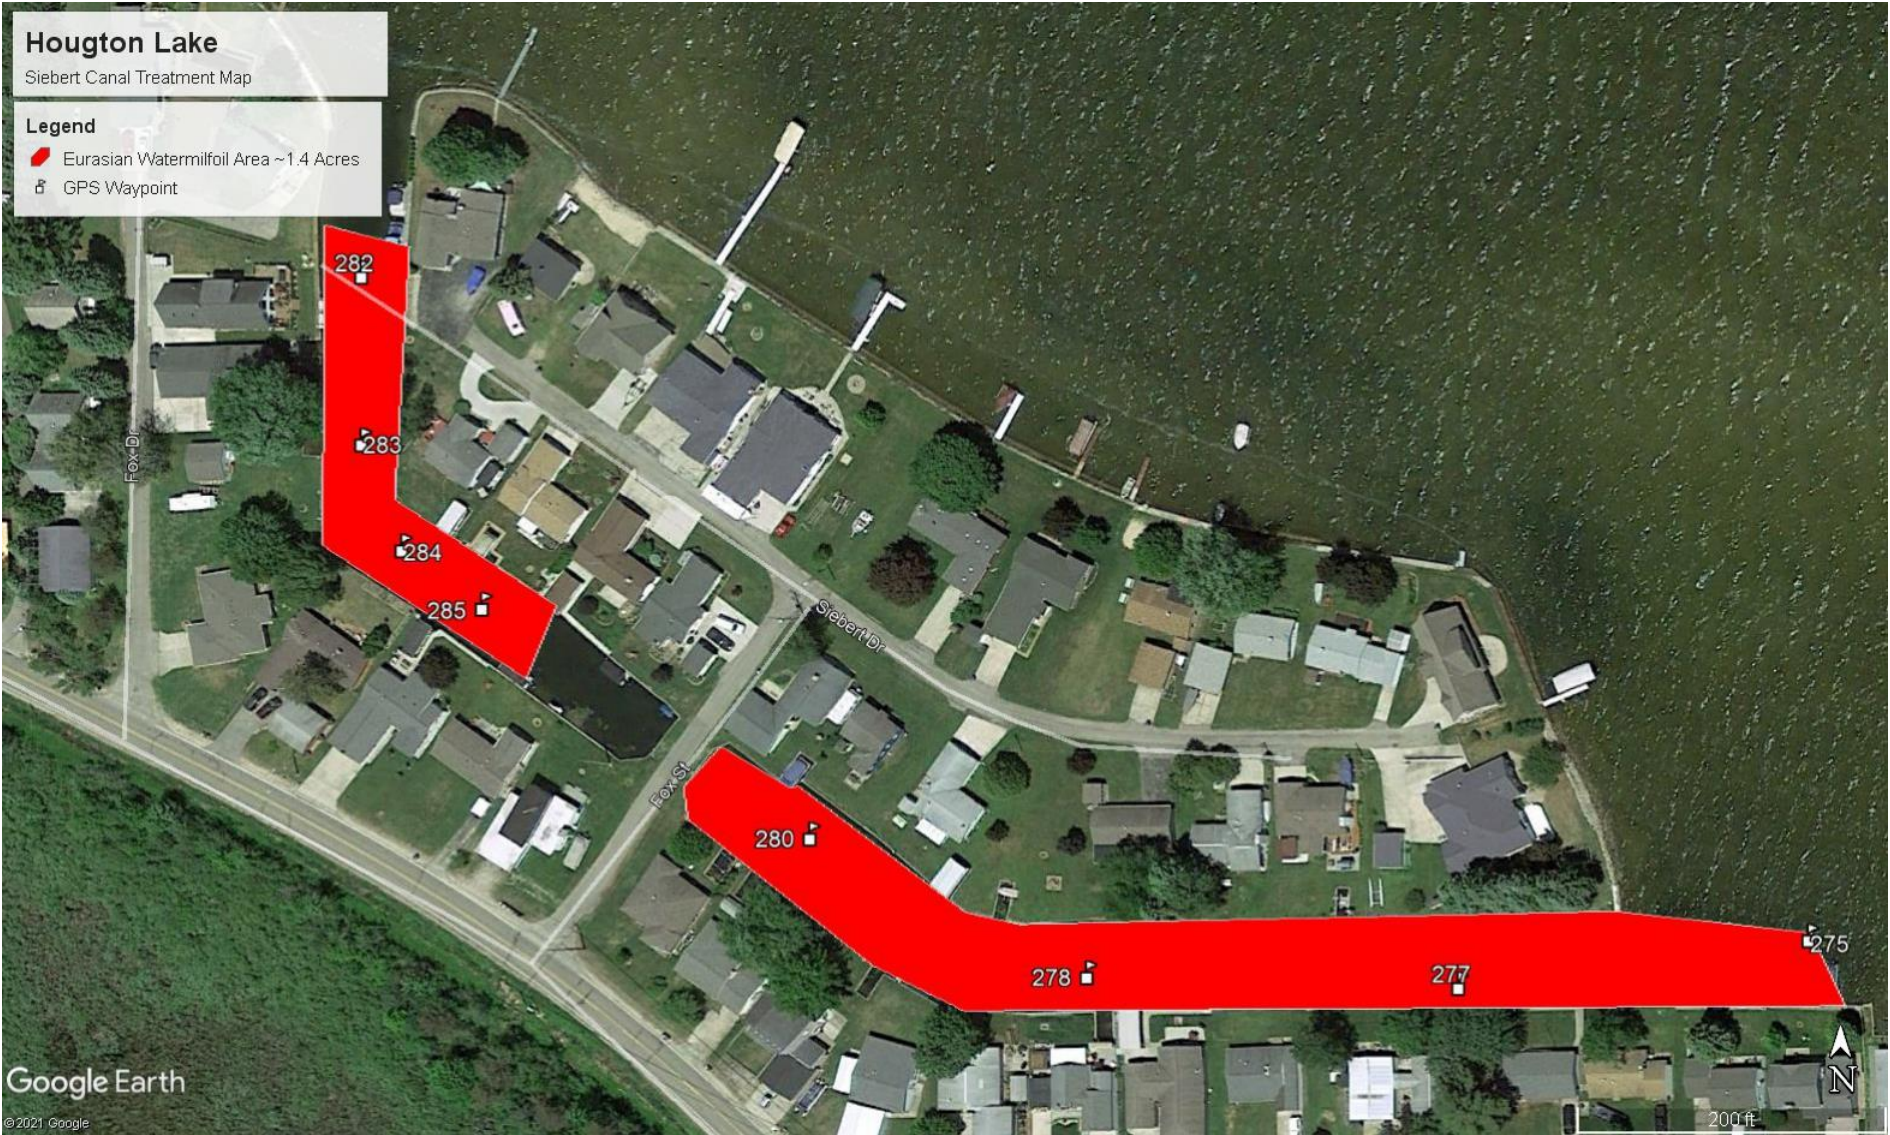

# Houghton Lake

Muskegon River Treatment Map

- Legend**
- GPS Waypoint
  - Eurasian Watermilfoil Area ~ 0.6 acres

**Houghton Lake**  
Porath Canal Treatment Map

- Legend**
-  EWM & Nuisance Native Area ~2.0 acres
  -  GPS Waypoint

Google Earth  
© 2021 Google

100 ft  
N

# Houghton Lake

Siebert Canal Treatment Map

## Legend

-  Eurasian Watermilfoil Area ~1.4 Acres
-  GPS Waypoint