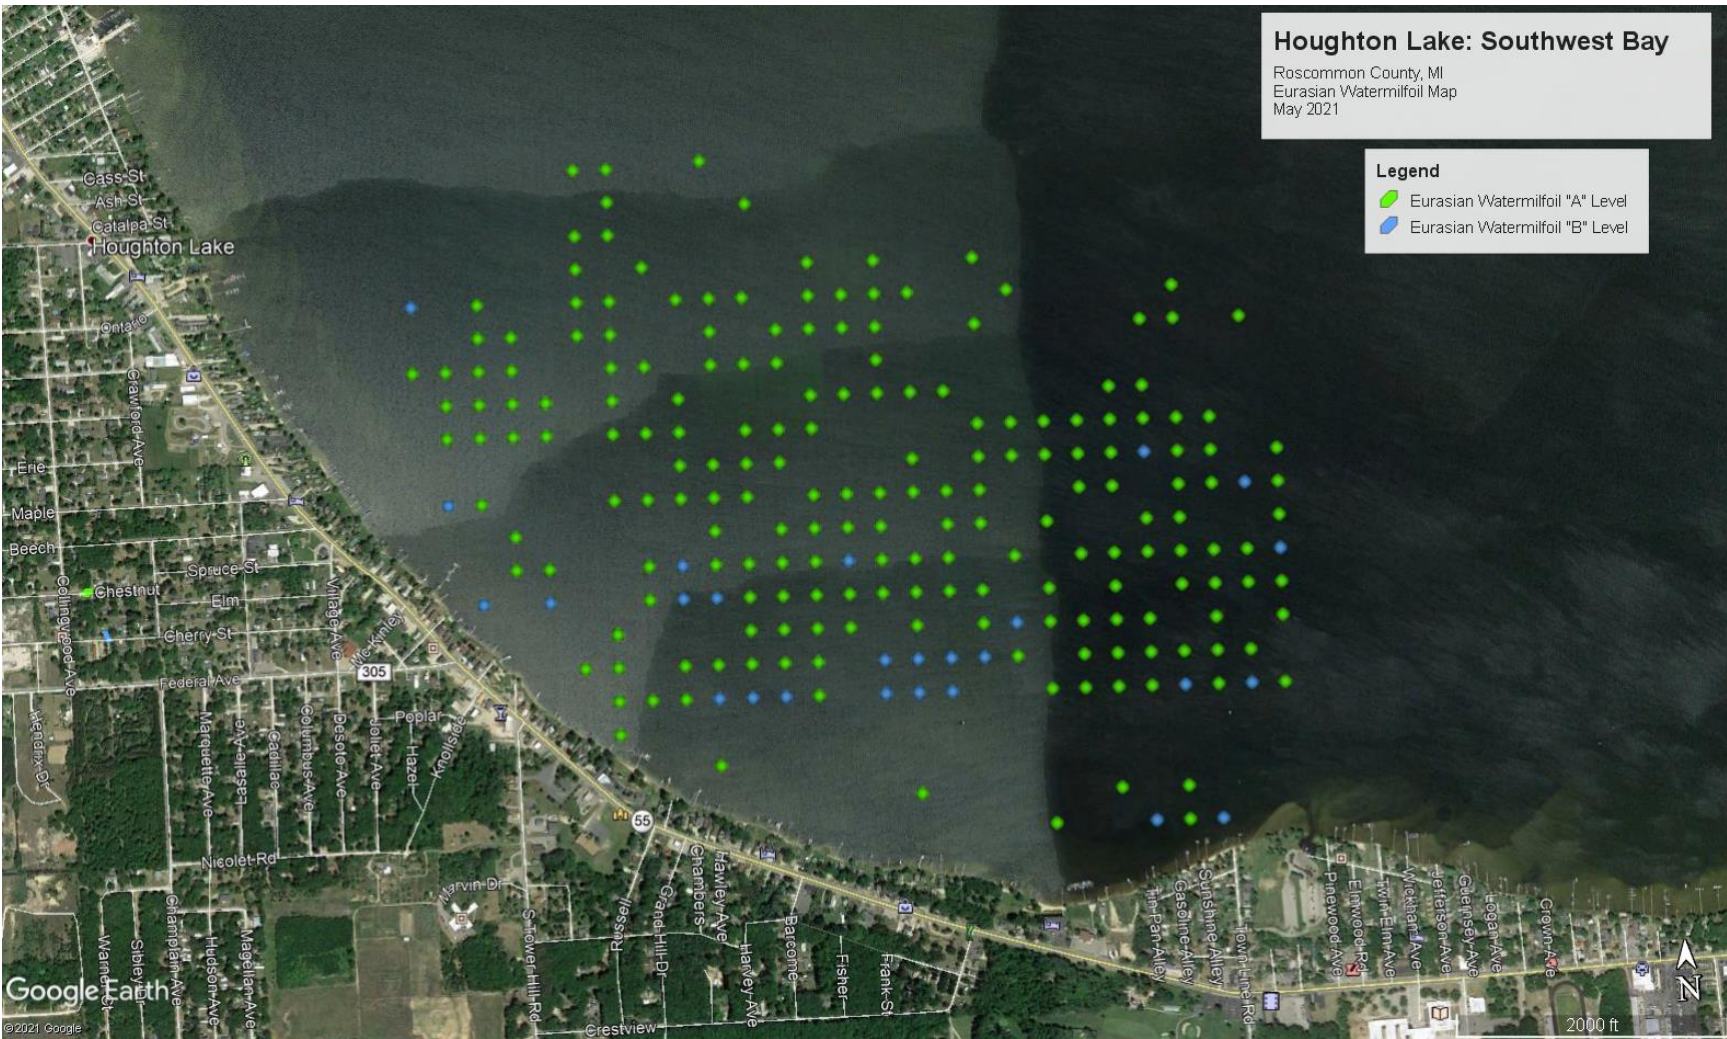

Houghton Lake

East Bay Map
June 2021

Legend

-  A Level EWM
-  B Level EWM
-  C Level EWM
-  D Level EWM
-  Eurasian Watermilfoil Treatment Area
-  Wild Rice

Houghton Lake: Southwest Bay

Roscommon County, MI
Eurasian Watermilfoil Map
May 2021

Legend

- Eurasian Watermilfoil "A" Level
- Eurasian Watermilfoil "B" Level

Legend

Middle Grounds

June 2021

North Bay Houghton Lake

Roscommon

Houghton Lake

18

W West Branch Rd

Google Earth

© 2021 Google

2 mi

Houghton Lake: Middle Grounds

Roscommon County, MI
Eurasian Watermilfoil Map
May 2021

Legend

-  Eurasian Watermilfoil Map ~500 acres
-  GPS Waypoint

Houghton Lake: Middle Grounds

Roscommon County, MI
Eurasian Watermilfoil Map
May 2021

Legend

 Eurasian Watermilfoil Map ~500 acres

Houghton Lake

Google Earth