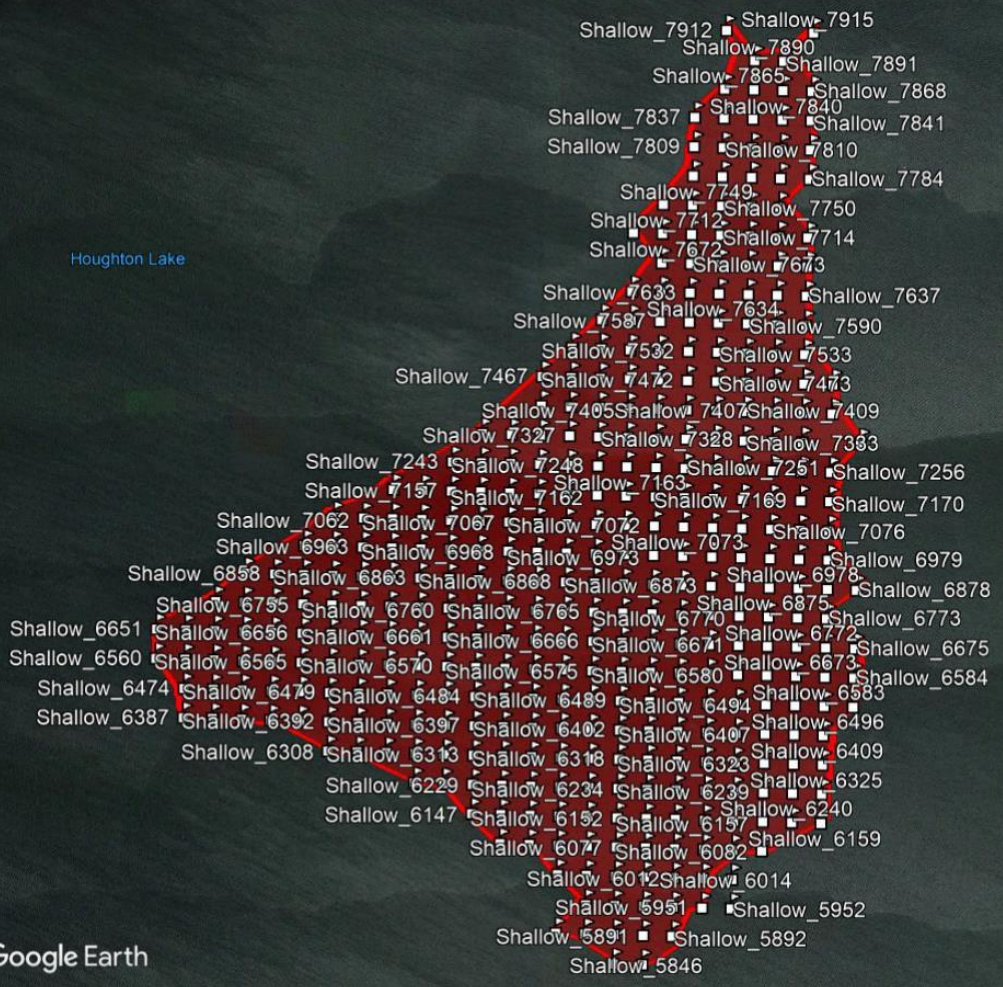

18

W West Branch Rd

Google Earth

© 2021 Google

2 mi

Houghton Lake: Middle Grounds

Roscommon County, MI
Eurasian Watermilfoil Map
May 2021

Legend

-  Eurasian Watermilfoil Map ~500 acres
-  GPS Waypoint

Houghton Lake: Middle Grounds

Roscommon County, MI
Eurasian Watermilfoil Map
May 2021

Legend

 Eurasian Watermilfoil Map ~500 acres

Houghton Lake

Google Earth

- Legend**
- Distance from Wild Rice
 - ▭ Muddy Bay Treatment Area

June 2021

Houghton Lake

North Bay Map
June 2021

Legend

-  A Level EWM
-  B Level EWM
-  C Level EWM
-  D Level EWM
-  Eurasian Watermilfoil Treatment Area
-  Wild Rice

Houghton Lake: North Bay

Roscommon County, MI

June 2021

Google Earth

© 2021 Google

2000 ft