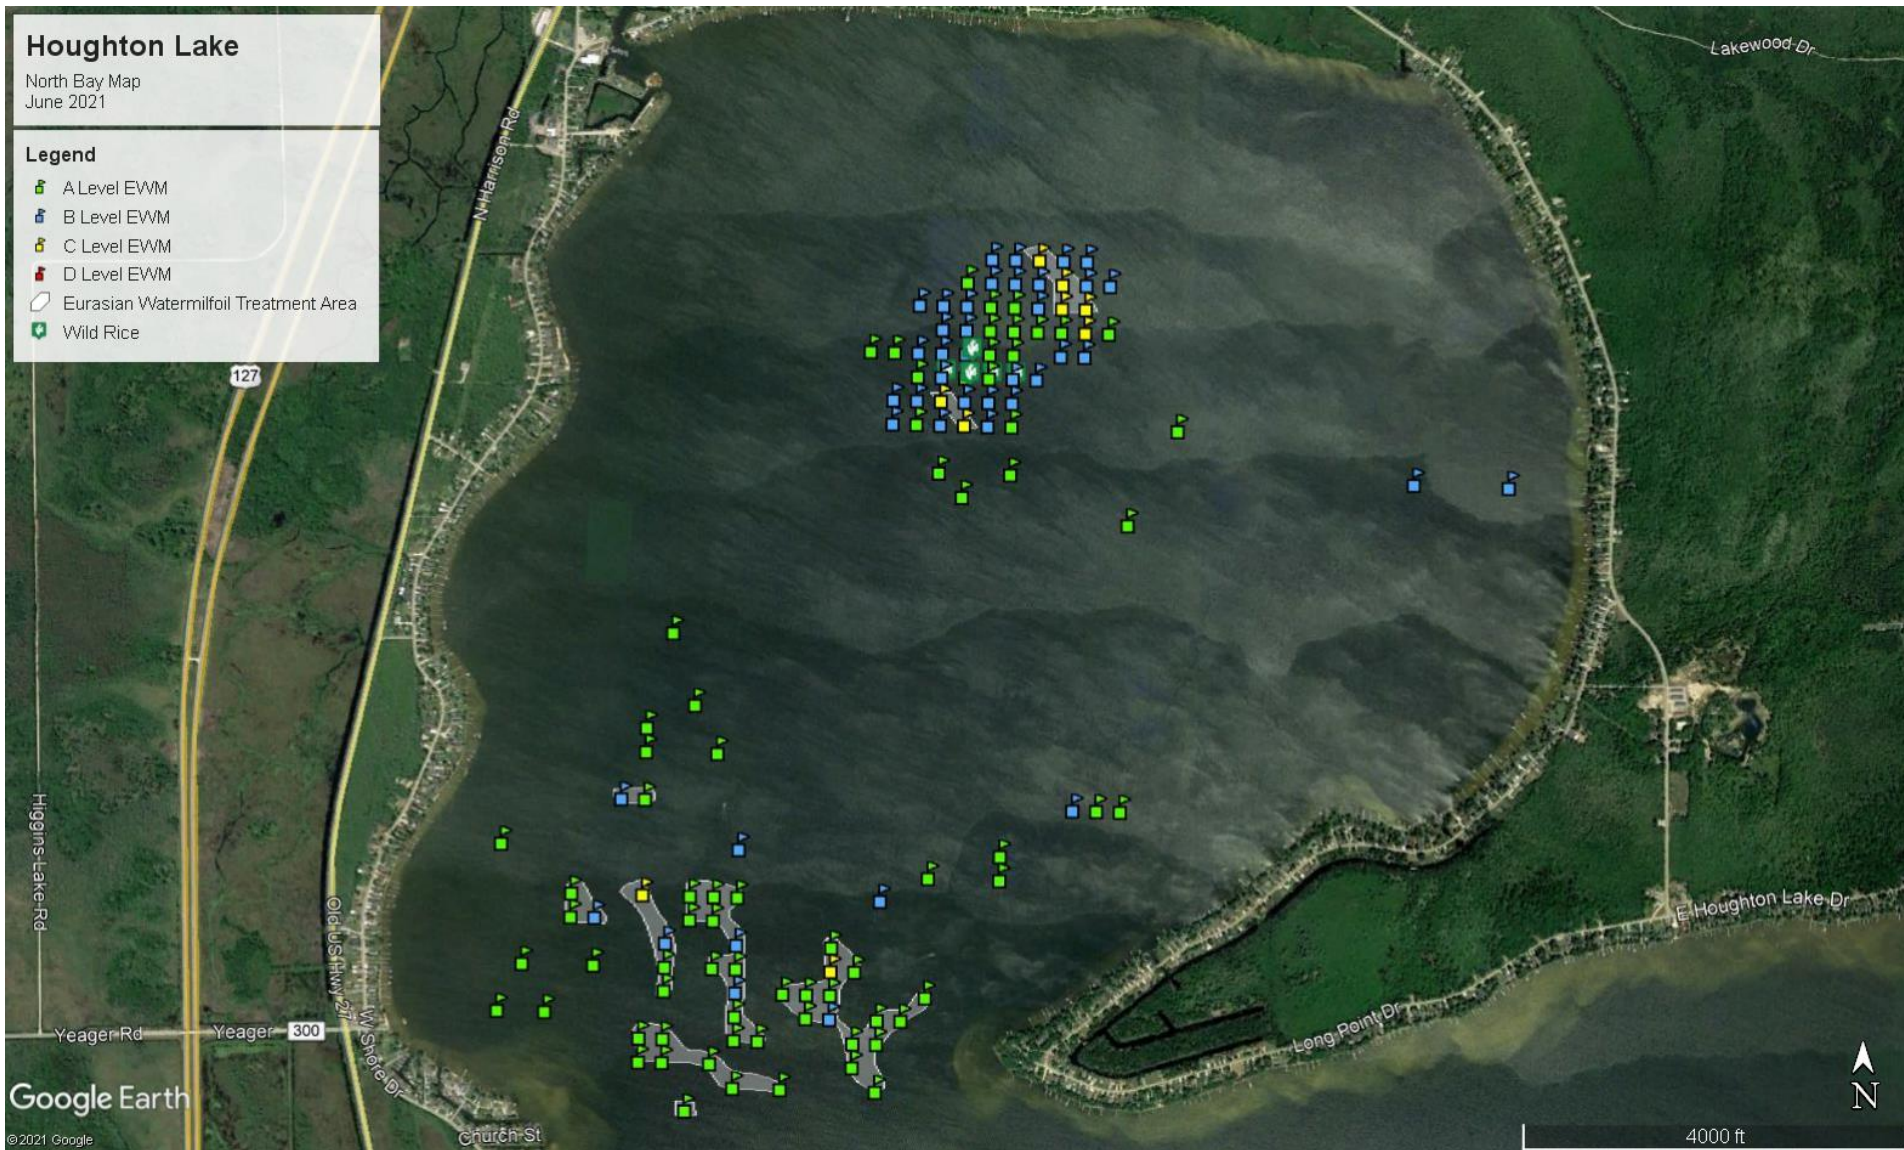

-  Eurasian Watermilfoil Map ~500 acres
-  GPS Waypoint

Houghton Lake: Middle Grounds

Roscommon County, MI
Eurasian Watermilfoil Map
May 2021

Legend

 Eurasian Watermilfoil Map ~500 acres

Houghton Lake

Google Earth

© 2021 Google

3000 ft

Houghton Lake

Muddy Bay Map
June 2021

Legend

- A Level EWM
- B Level EWM
- C Level EWM
- D Level EWM
- Muddy Bay Treatment Area
- Wild Rice

Houghton Lake
Roscommon County, MI
Muddy Bay

- Legend**
- Distance from Wild Rice
 - ▭ Muddy Bay Treatment Area

June 2021

Houghton Lake

North Bay Map
June 2021

Legend

-  A Level EWM
-  B Level EWM
-  C Level EWM
-  D Level EWM
-  Eurasian Watermilfoil Treatment Area
-  Wild Rice

Houghton Lake: North Bay

Roscommon County, MI

June 2021

Google Earth

© 2021 Google

2000 ft