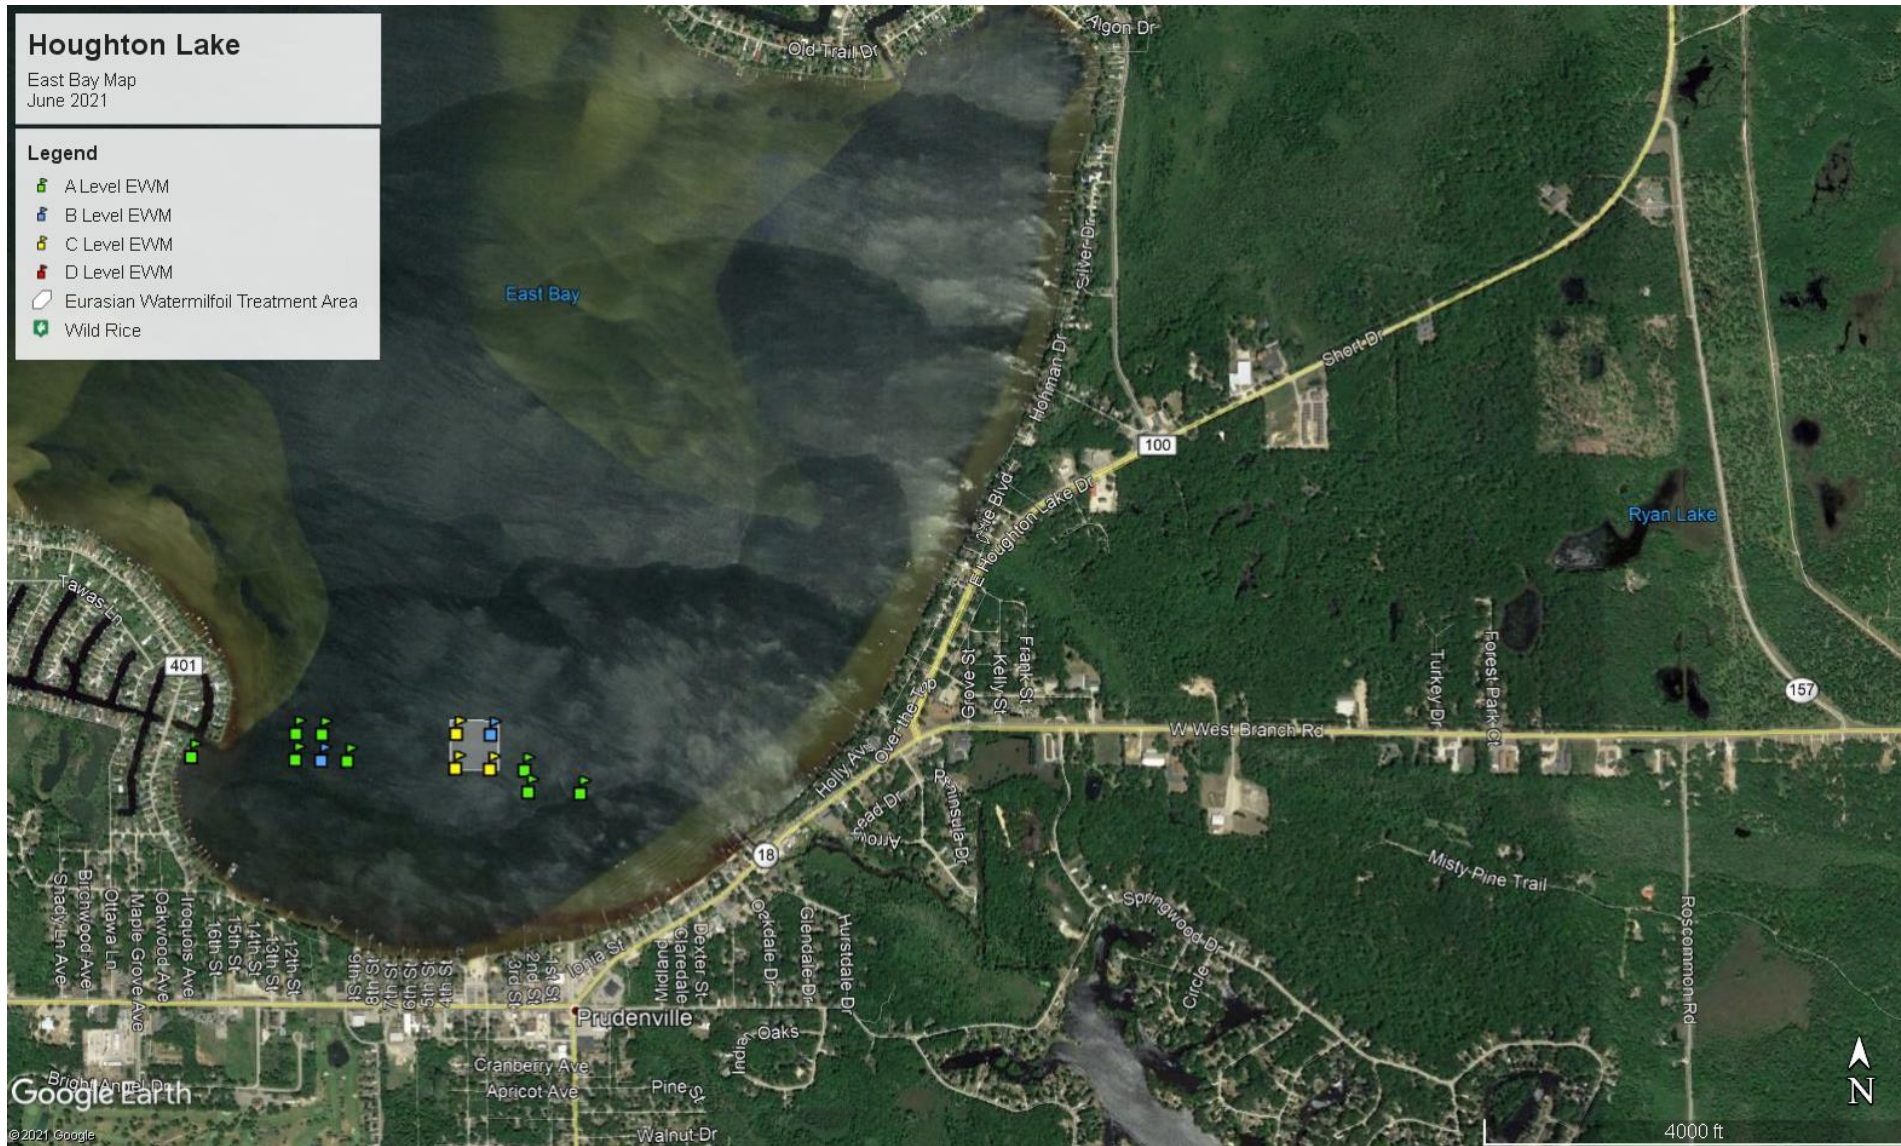

Houghton Lake

East Bay Map
June 2021

Legend

-  A Level EWM
-  B Level EWM
-  C Level EWM
-  D Level EWM
-  Eurasian Watermilfoil Treatment Area
-  Wild Rice

Houghton Lake: Southwest Bay

Roscommon County, MI
Eurasian Watermilfoil Map
May 2021

Legend

- Eurasian Watermilfoil "A" Level
- Eurasian Watermilfoil "B" Level

Legend

Middle Grounds

June 2021

North Bay Houghton Lake

Roscommon

Houghton Lake

18

W West Branch Rd

Google Earth

© 2021 Google

2 mi

Houghton Lake: Middle Grounds

Roscommon County, MI
Eurasian Watermilfoil Map
May 2021

Legend

-  Eurasian Watermilfoil Map ~500 acres
-  GPS Waypoint

Houghton Lake: Middle Grounds

Roscommon County, MI
Eurasian Watermilfoil Map
May 2021

Legend

 Eurasian Watermilfoil Map ~500 acres

Houghton Lake

Google Earth