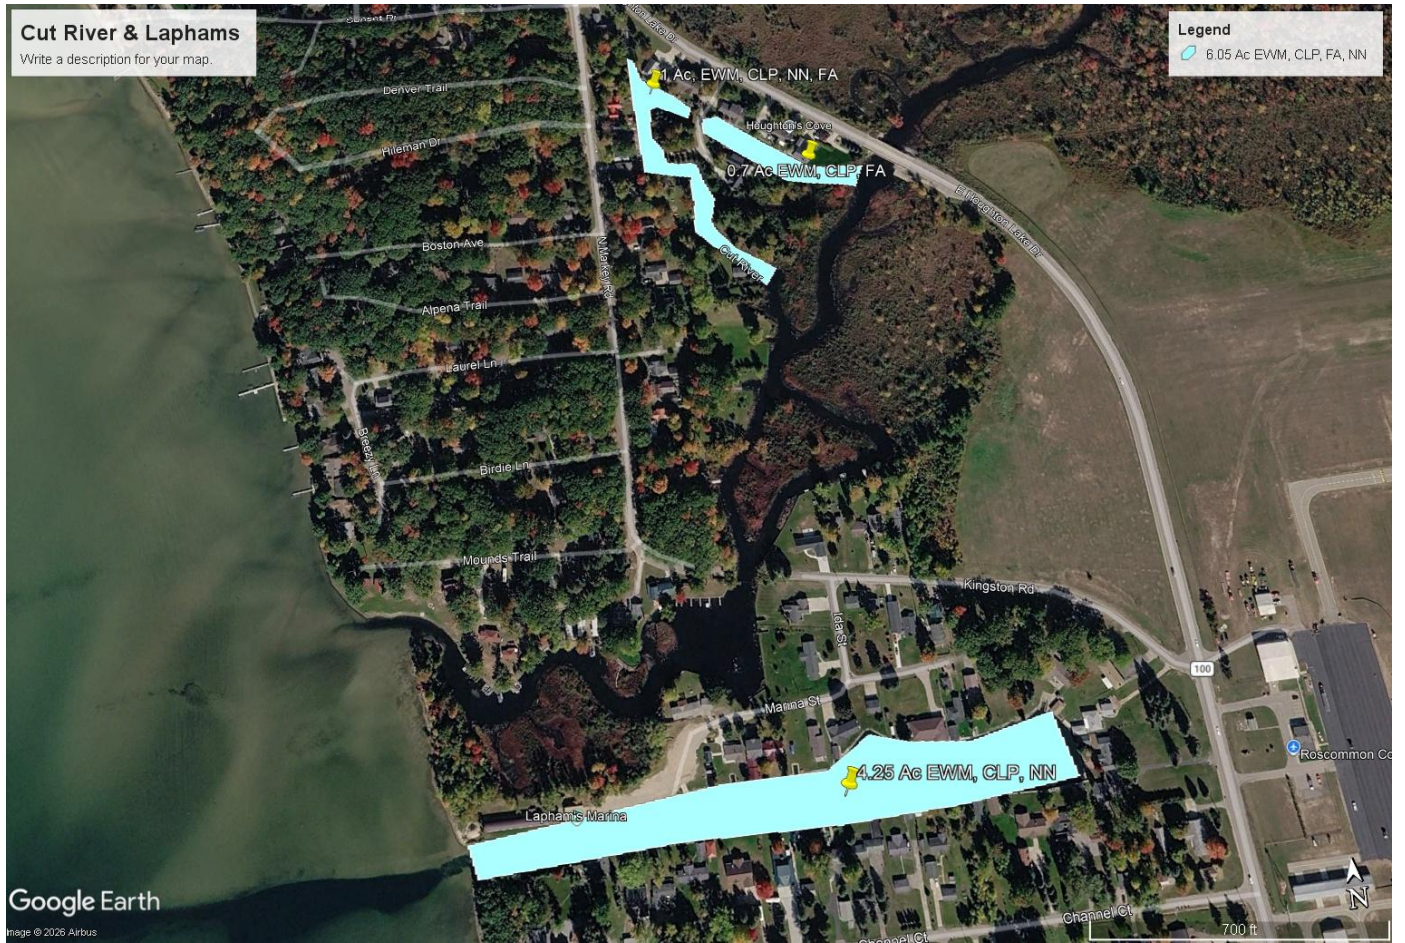

# June 2026 Houghton Lake Treatment Maps

BeeBee Island

Birchcrest/ Muskegon River

Chippewa

**Legend**

 24.0 Ac EWM, CLP, FA, NN

Cut River and Laphams

East Bay

Ford Canal West Shore

Fox West Shore

## Long Point

## North Bay

Porath Canal West Shore

South Shore DNR Launch

South West Bay