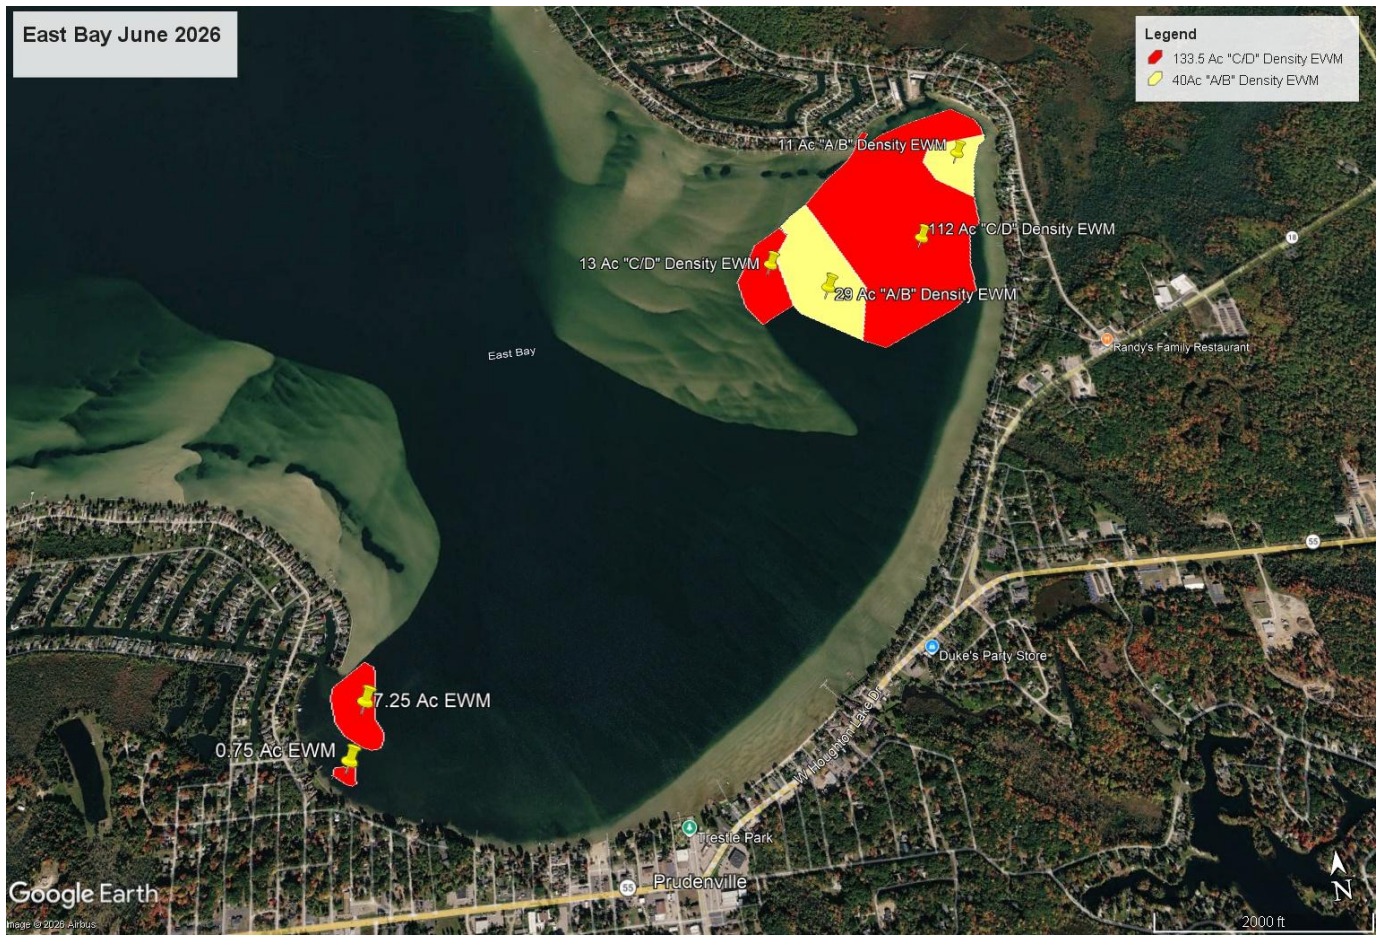

# June 2026 Houghton Lake Treatment Maps

BeeBee Island

Birchcrest/ Muskegon River

Chippewa

**Legend**

 24.0 Ac EWM, CLP, FA, NN

Cut River and Laphams

East Bay

Ford Canal West Shore

Fox West Shore

## Long Point

## North Bay

Porath Canal West Shore

South Shore DNR Launch

South West Bay