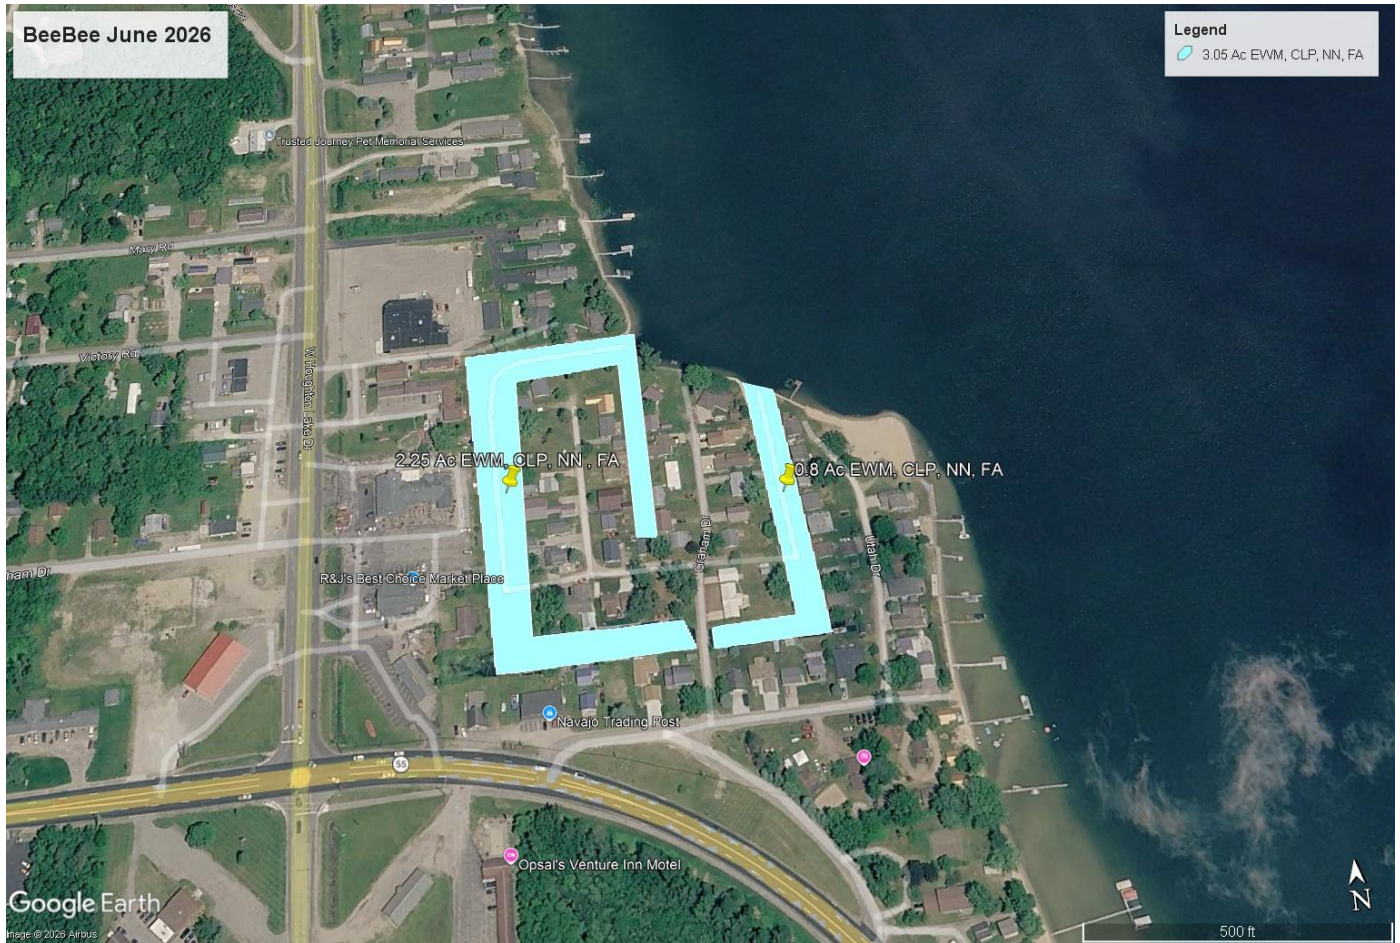

# June 2026 Houghton Lake Treatment Maps

BeeBee Island

Birchcrest/ Muskegon River

Chippewa

**Legend**

 24.0 Ac EWM, CLP, FA, NN

Cut River and Laphams

East Bay

Ford Canal West Shore

Fox West Shore

## Long Point

## North Bay

Porath Canal West Shore

South Shore DNR Launch

South West Bay