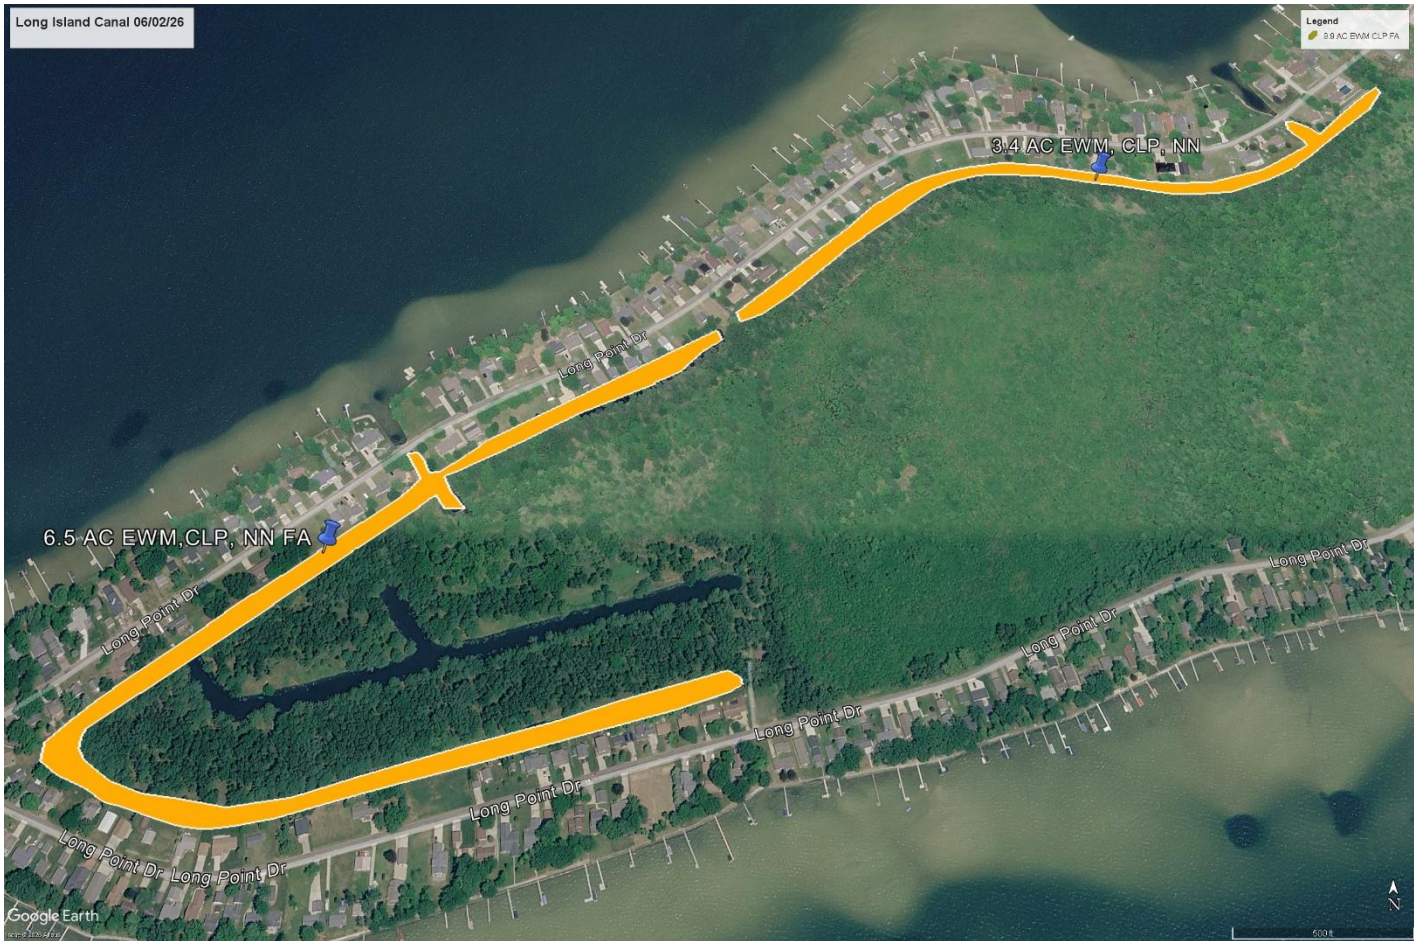

# June 2026 Houghton Lake Treatment Maps

BeeBee Island

Birchcrest/ Muskegon River

Chippewa

**Legend**

 24.0 Ac EWM, CLP, FA, NN

Cut River and Laphams

East Bay

Ford Canal West Shore

Fox West Shore

## Long Point

## North Bay

Porath Canal West Shore

South Shore DNR Launch

South West Bay