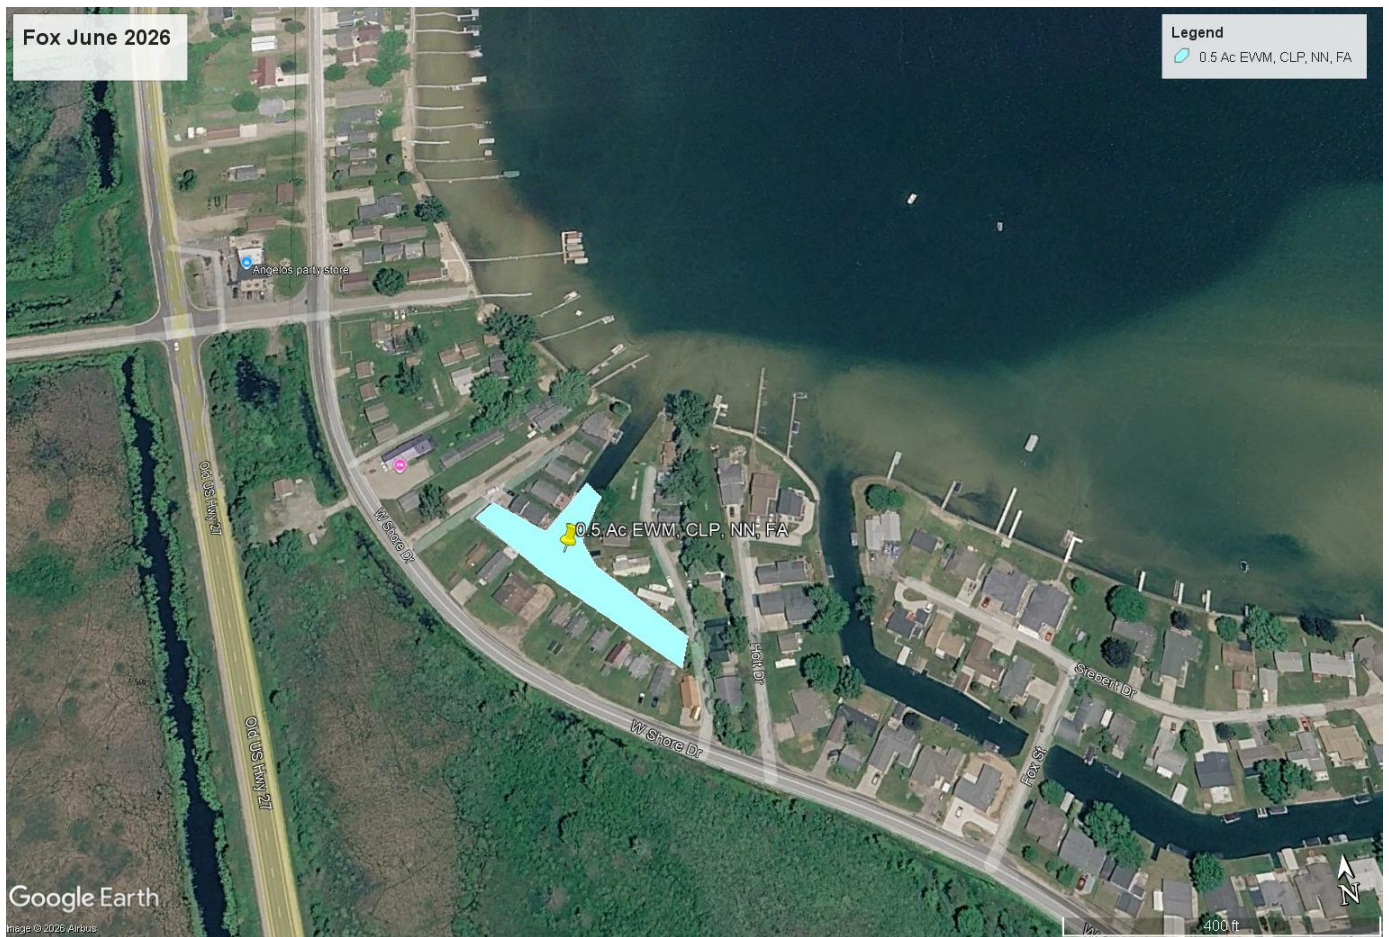

# June 2026 Houghton Lake Treatment Maps

BeeBee Island

Birchcrest/ Muskegon River

Chippewa

**Legend**

 24.0 Ac EWM, CLP, FA, NN

Cut River and Laphams

East Bay

Ford Canal West Shore

Fox West Shore

## Long Point

## North Bay

Porath Canal West Shore

South Shore DNR Launch

South West Bay